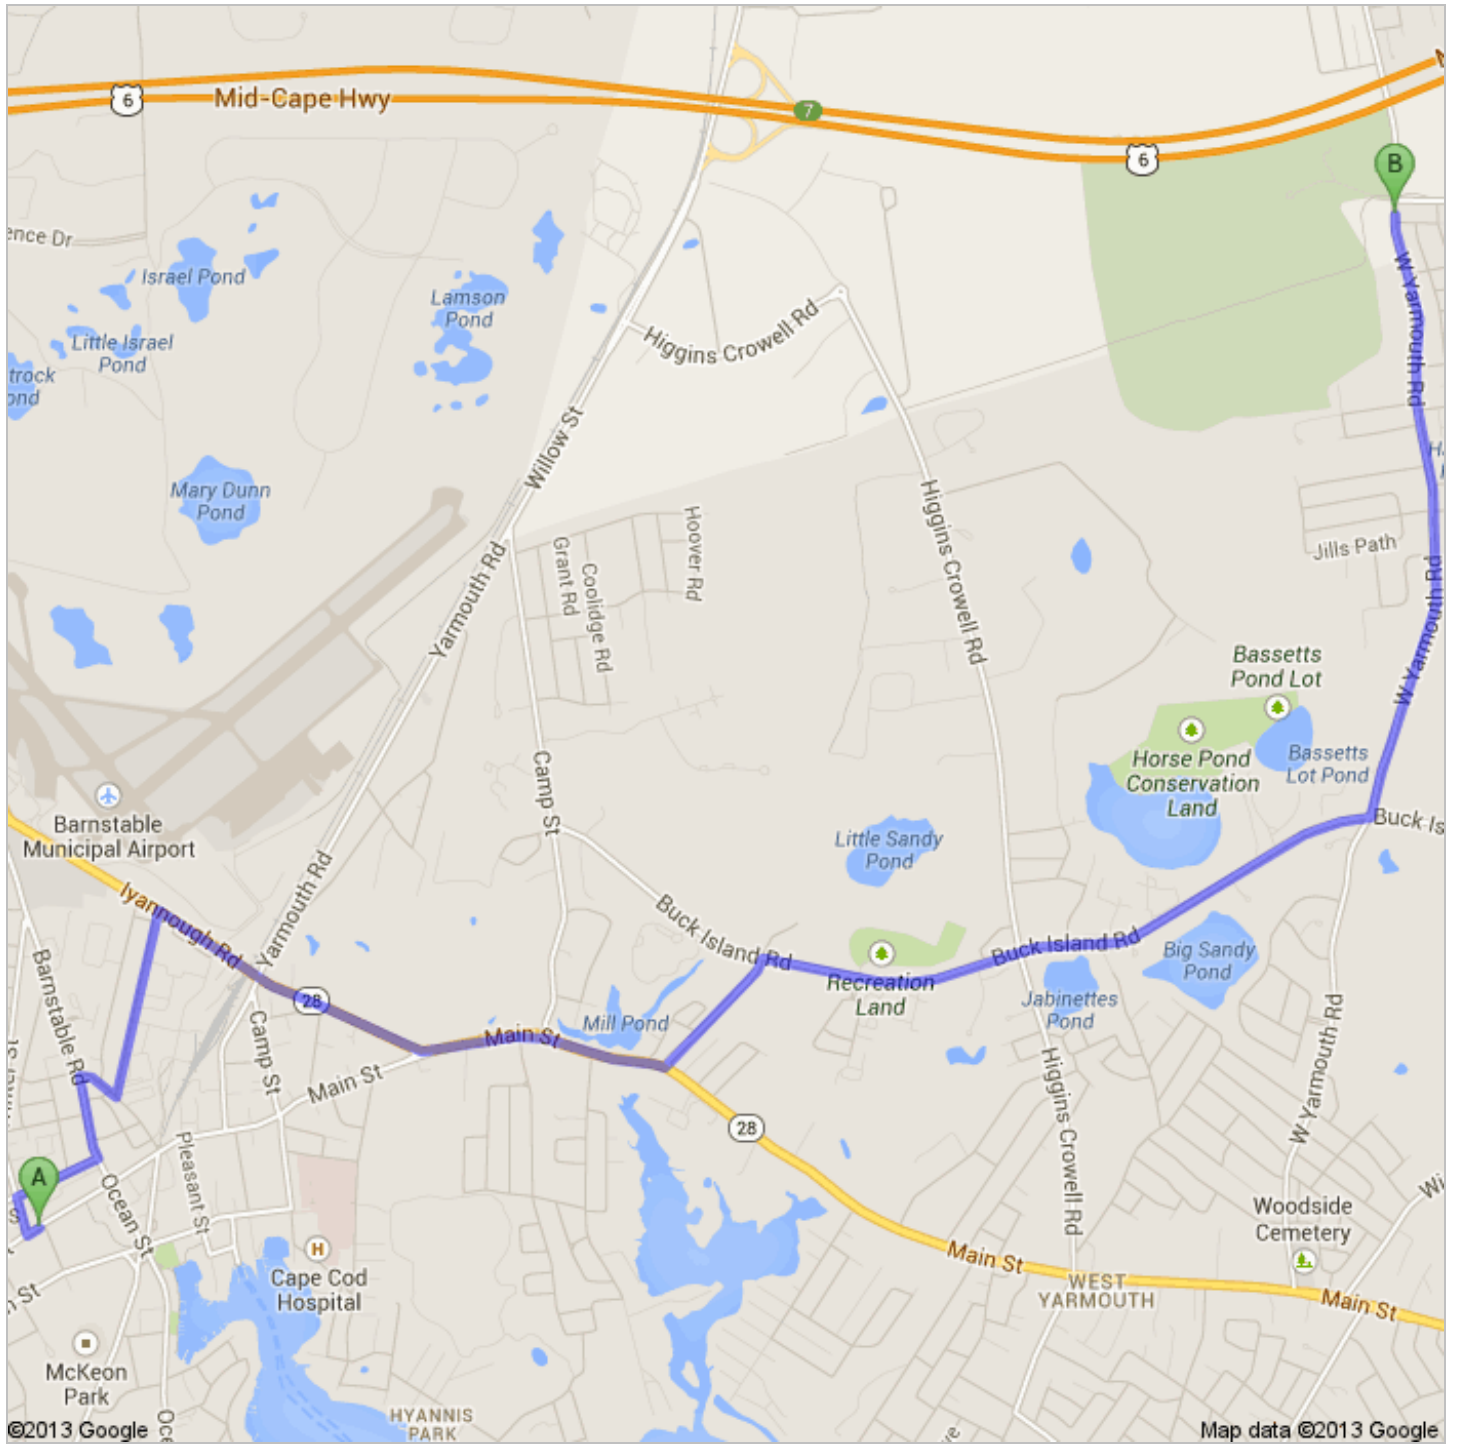

### Directions to Bayberry Hills Golf Course

635 W Yarmouth Rd, West Yarmouth, MA 02673

5.2 mi – about 13 mins

**A** **Sturgis Charter Public School**  
427 Main St, Hyannis, MA 02601

1. Head **southwest** on **Main St** toward **Winter St** go 164 ft  
total 164 ft
-  2. Take the 1st right onto **Winter St** go 456 ft  
total 0.1 mi
-  3. Take the 1st right onto **North St**  
About 45 secs go 0.2 mi  
total 0.3 mi
-  4. Turn left onto **Barnstable Rd**  
About 45 secs go 0.2 mi  
total 0.5 mi
-  5. Sharp right onto **Center St** go 499 ft  
total 0.6 mi
-  6. Turn left onto **Ridgewood Ave**  
About 1 min go 0.4 mi  
total 1.0 mi
-  7. Turn right onto **MA-28 S/Iyannough Rd**  
Continue to follow MA-28 S  
About 3 mins go 1.2 mi  
total 2.2 mi
-  8. Turn left onto **Town Brook Rd**  
About 1 min go 0.3 mi  
total 2.5 mi
-  9. Turn right onto **Buck Island Rd**  
About 3 mins go 1.4 mi  
total 3.9 mi
-  10. Turn left onto **W Yarmouth Rd**  
*Destination will be on the left*  
About 3 mins go 1.3 mi  
total 5.2 mi

**B** **Bayberry Hills Golf Course**  
635 W Yarmouth Rd, West Yarmouth, MA 02673

These directions are for planning purposes only. You may find that construction projects, traffic, weather, or other events may cause conditions to differ from the map results, and you should plan your route accordingly. You must obey all signs or notices regarding your route.