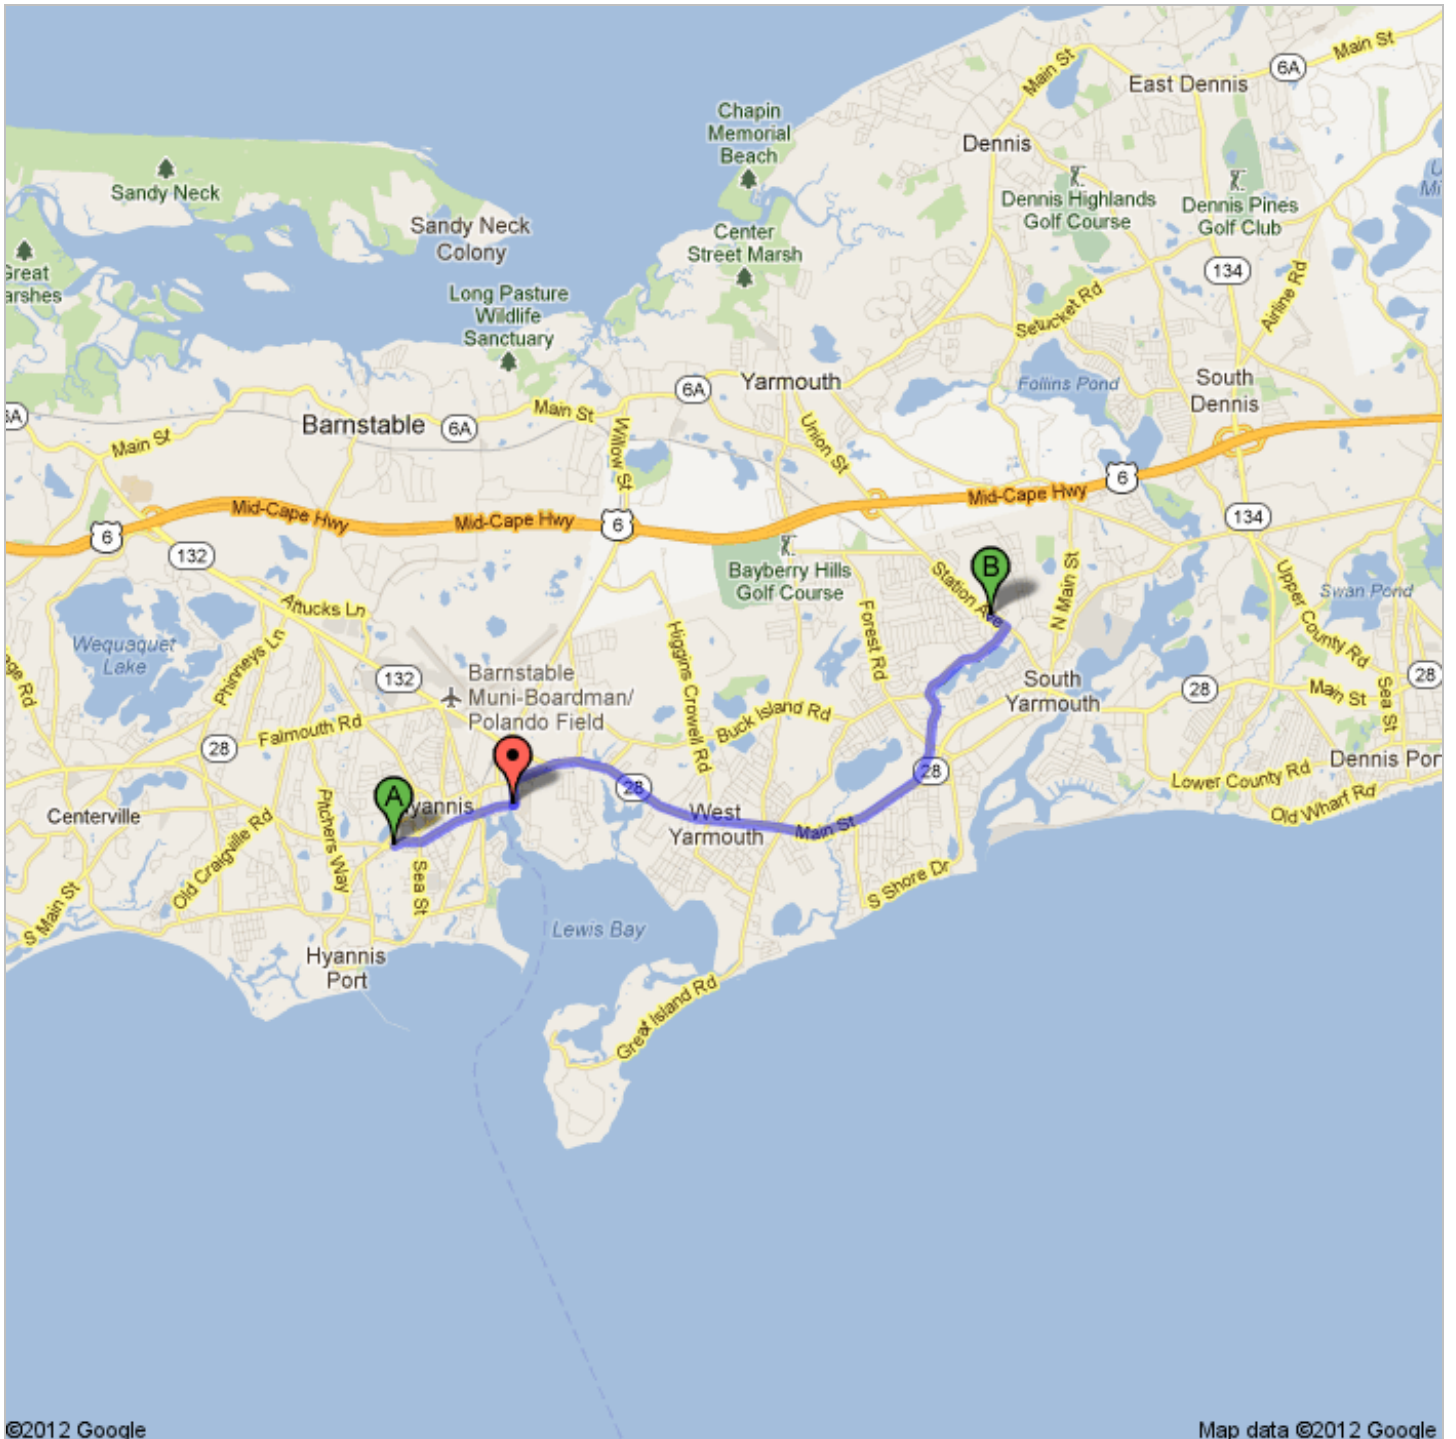

Directions to Dennis-Yarmouth Regional High School

210 Station Avenue, South Yarmouth, MA 02664

7.0 mi – about 15 mins

 Main St

-
1. Head **northeast** on **Main St** toward **Dumont Dr** go 417 ft
total 417 ft
 2. Continue onto **South St**
About 3 mins go 1.0 mi
total 1.1 mi
 -  3. Turn left onto **Lewis Bay Rd**
About 48 secs go 0.2 mi
total 1.3 mi
 -  4. Take the 3rd right onto **Main St**
About 6 mins go 3.2 mi
total 4.5 mi
 -  5. Continue onto **MA-28 S**
About 1 min go 0.6 mi
total 5.1 mi
 -  6. Turn left onto **Long Pond Dr**
About 4 mins go 1.8 mi
total 6.9 mi
 -  7. Turn left onto **Station Ave**
Destination will be on the right go 0.2 mi
total 7.0 mi

 **Dennis-Yarmouth Regional High School**
210 Station Avenue, South Yarmouth, MA 02664

These directions are for planning purposes only. You may find that construction projects, traffic, weather, or other events may cause conditions to differ from the map results, and you should plan your route accordingly. You must obey all signs or notices regarding your route.

Map data ©2012 Google

Directions weren't right? Please find your route on maps.google.com and click "Report a problem" at the bottom left.