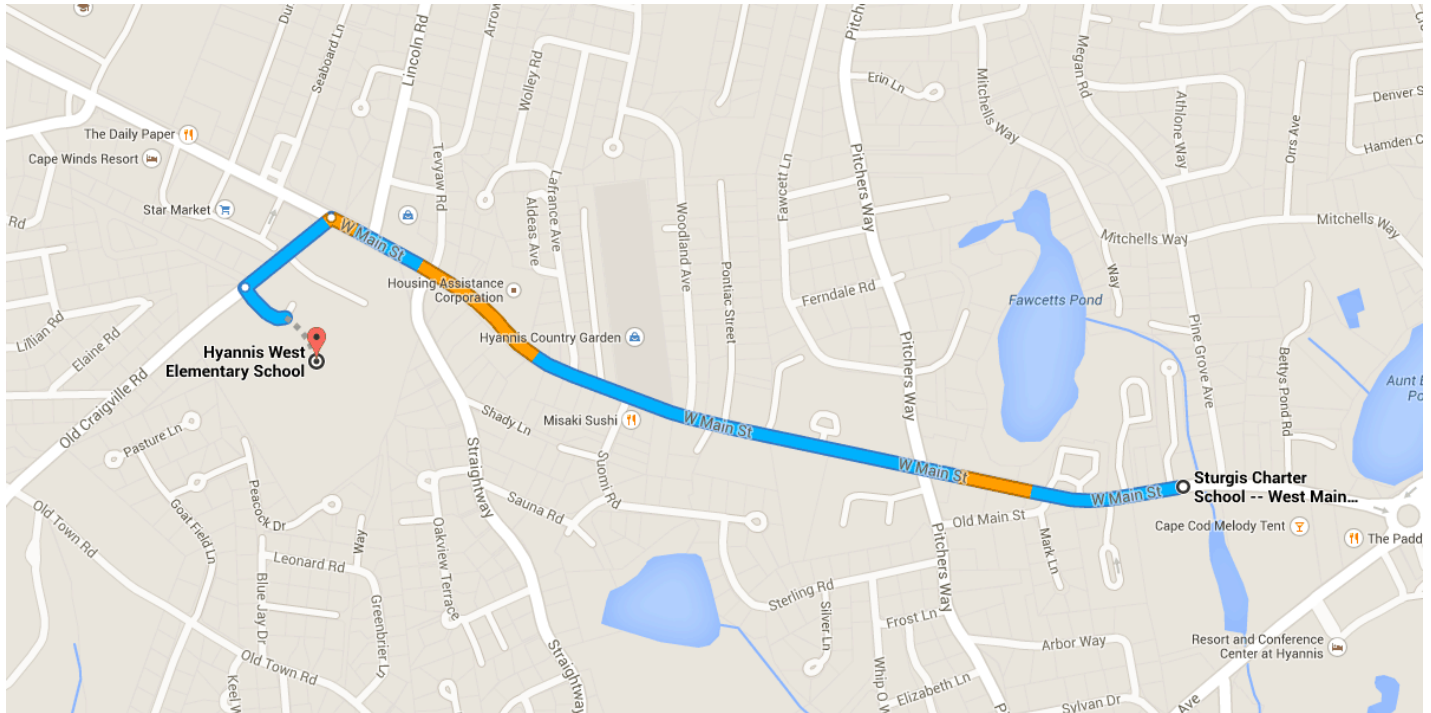

## Directions from Sturgis Charter School – West Main Street, Hyannis to Hyannis West Elementary School

### ○ Sturgis Charter School – West Main Street, Hyannis

- 1. Head west on W Main St  
↑ 0.9 mi
- 2. Turn left onto Old Craigville Rd  
↶ 0.1 mi
- 3. Turn left  
↶ Destination will be on the right  
266 ft

### ⊙ Hyannis West Elementary School

549 W Main St, Hyannis, MA 02601

These directions are for planning purposes only. You may find that construction projects, traffic, weather, or other events may cause conditions to differ from the map results, and you should plan your route accordingly. You must obey all signs or notices regarding your route.