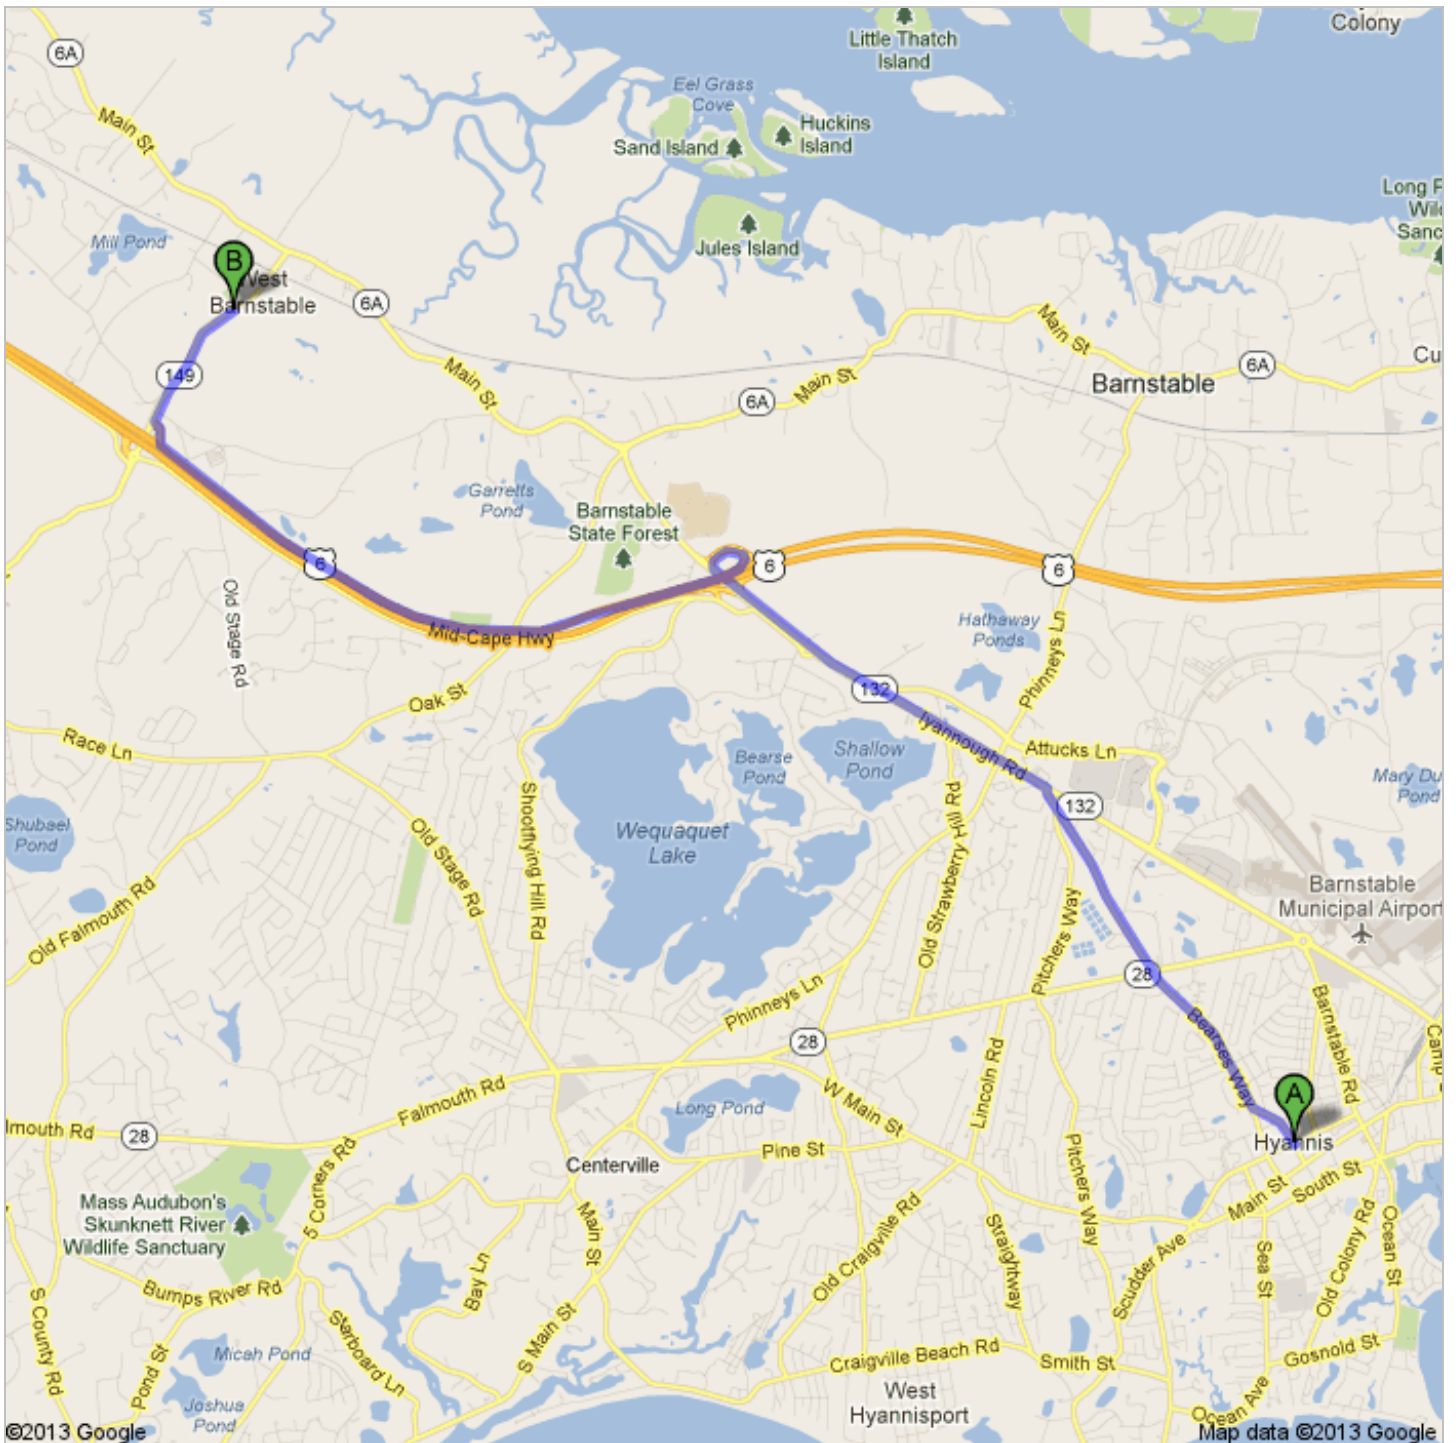

Directions to Luke's Love Boundless Playground

2377 Meetinghouse Way - Route 149, West Barnstable, MA 02668

7.4 mi – about 14 mins

 Hyannis, Barnstable, MA

1. Head **southwest** on **North St** toward **High School Rd** go 16 ft
total 16 ft

 2. Take the 1st right onto **High School Rd** go 0.1 mi
total 0.1 mi

3. Continue onto **Bearses Way** go 0.1 mi
total 0.2 mi

 4. At the traffic circle, continue straight to stay on **Bearses Way** go 1.7 mi
About 4 mins total 1.9 mi

 5. Turn left onto **Iyannough Rd** go 1.7 mi
About 4 mins total 3.6 mi

 6. Take the ramp onto **US-6 W** go 3.0 mi
About 3 mins total 6.6 mi

 7. Take exit **5** for **Massachusetts 149** toward **Marstons Mills/W Barnstable** go 0.2 mi
total 6.8 mi

 8. Turn right onto **Meetinghouse Way** go 0.6 mi
Destination will be on the left
About 58 secs total 7.4 mi

 **Luke's Love Boundless Playground**
2377 Meetinghouse Way - Route 149, West Barnstable, MA 02668