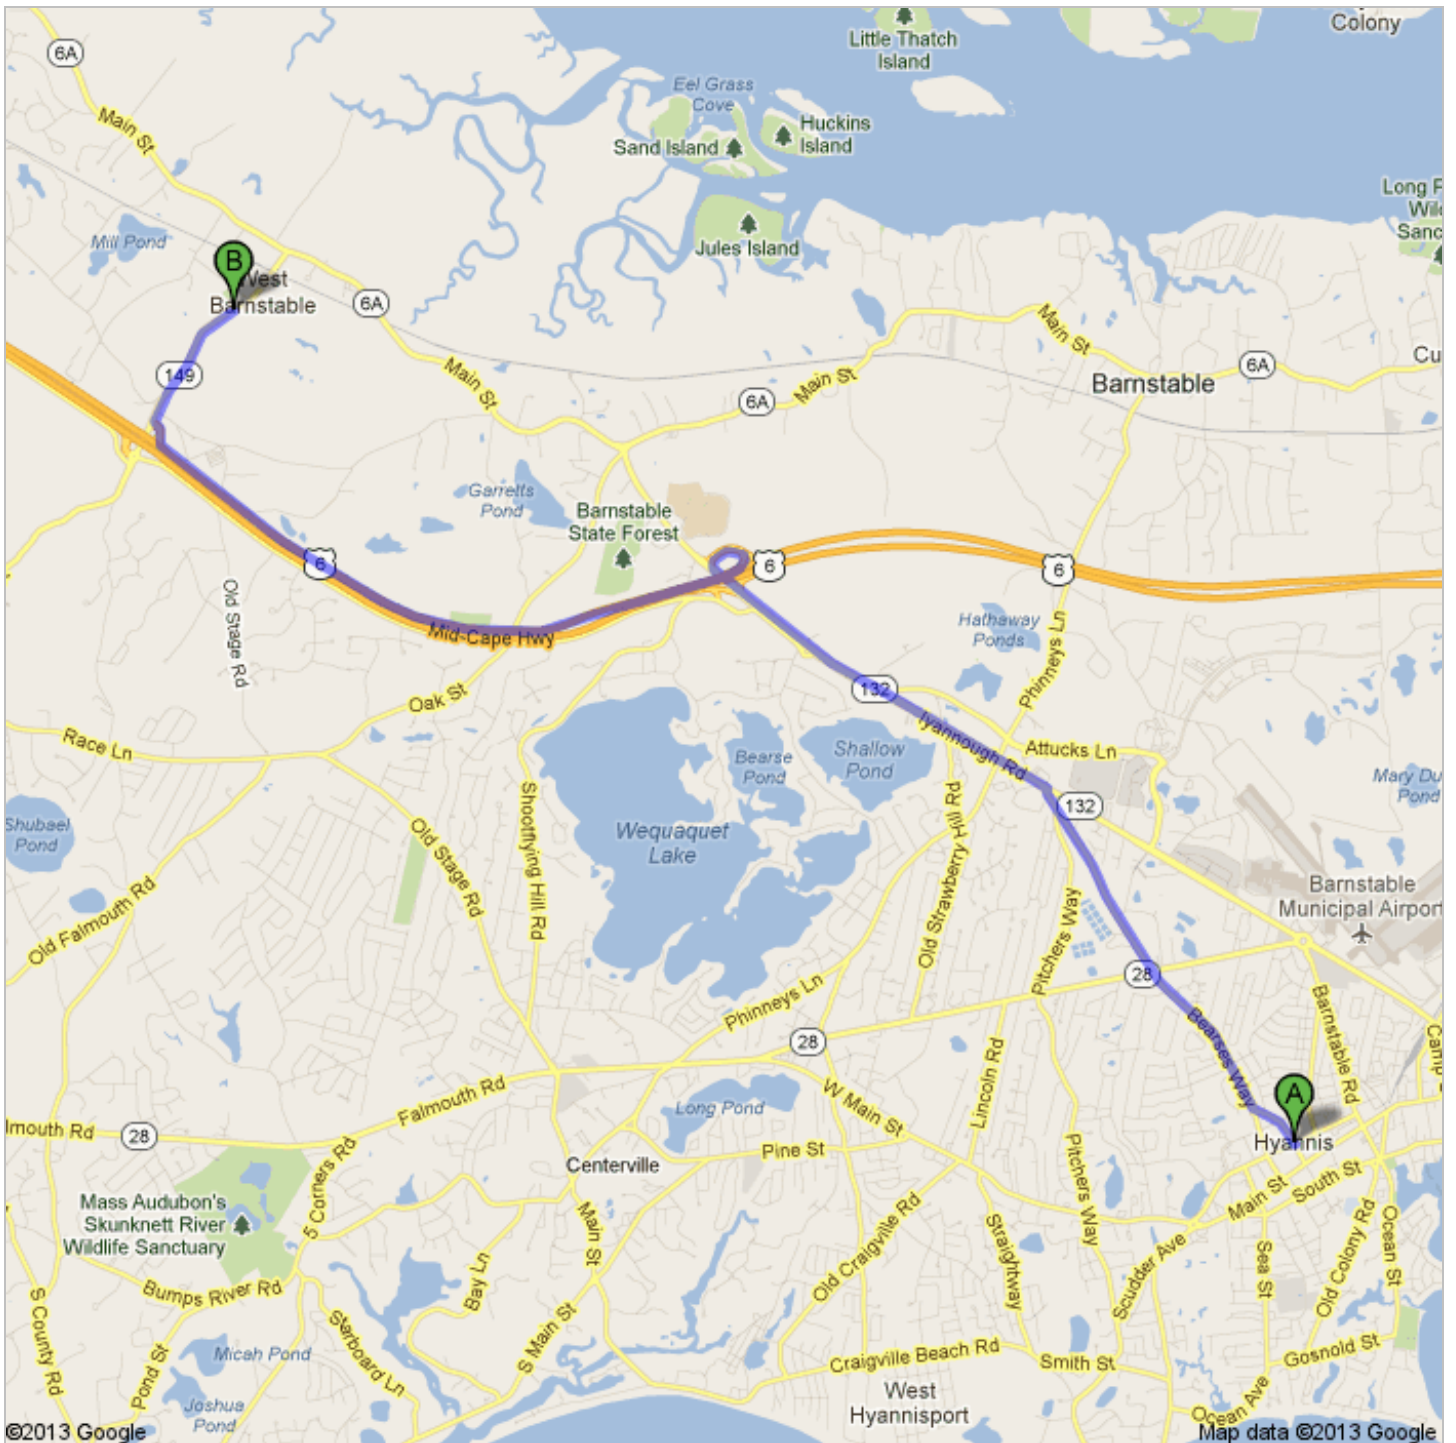

### Directions to Luke's Love Boundless Playground

2377 Meetinghouse Way - Route 149, West Barnstable, MA 02668

7.4 mi – about 14 mins

 Hyannis, Barnstable, MA

1. Head **southwest** on **North St** toward **High School Rd** go 16 ft  
total 16 ft

 2. Take the 1st right onto **High School Rd** go 0.1 mi  
total 0.1 mi

3. Continue onto **Bearses Way** go 0.1 mi  
total 0.2 mi

 4. At the traffic circle, continue straight to stay on **Bearses Way** go 1.7 mi  
About 4 mins total 1.9 mi

 5. Turn left onto **Iyannough Rd** go 1.7 mi  
About 4 mins total 3.6 mi

 6. Take the ramp onto **US-6 W** go 3.0 mi  
About 3 mins total 6.6 mi

 7. Take exit **5** for **Massachusetts 149** toward **Marstons Mills/W Barnstable** go 0.2 mi  
total 6.8 mi

 8. Turn right onto **Meetinghouse Way** go 0.6 mi  
*Destination will be on the left*  
About 58 secs total 7.4 mi

 **Luke's Love Boundless Playground**  
2377 Meetinghouse Way - Route 149, West Barnstable, MA 02668