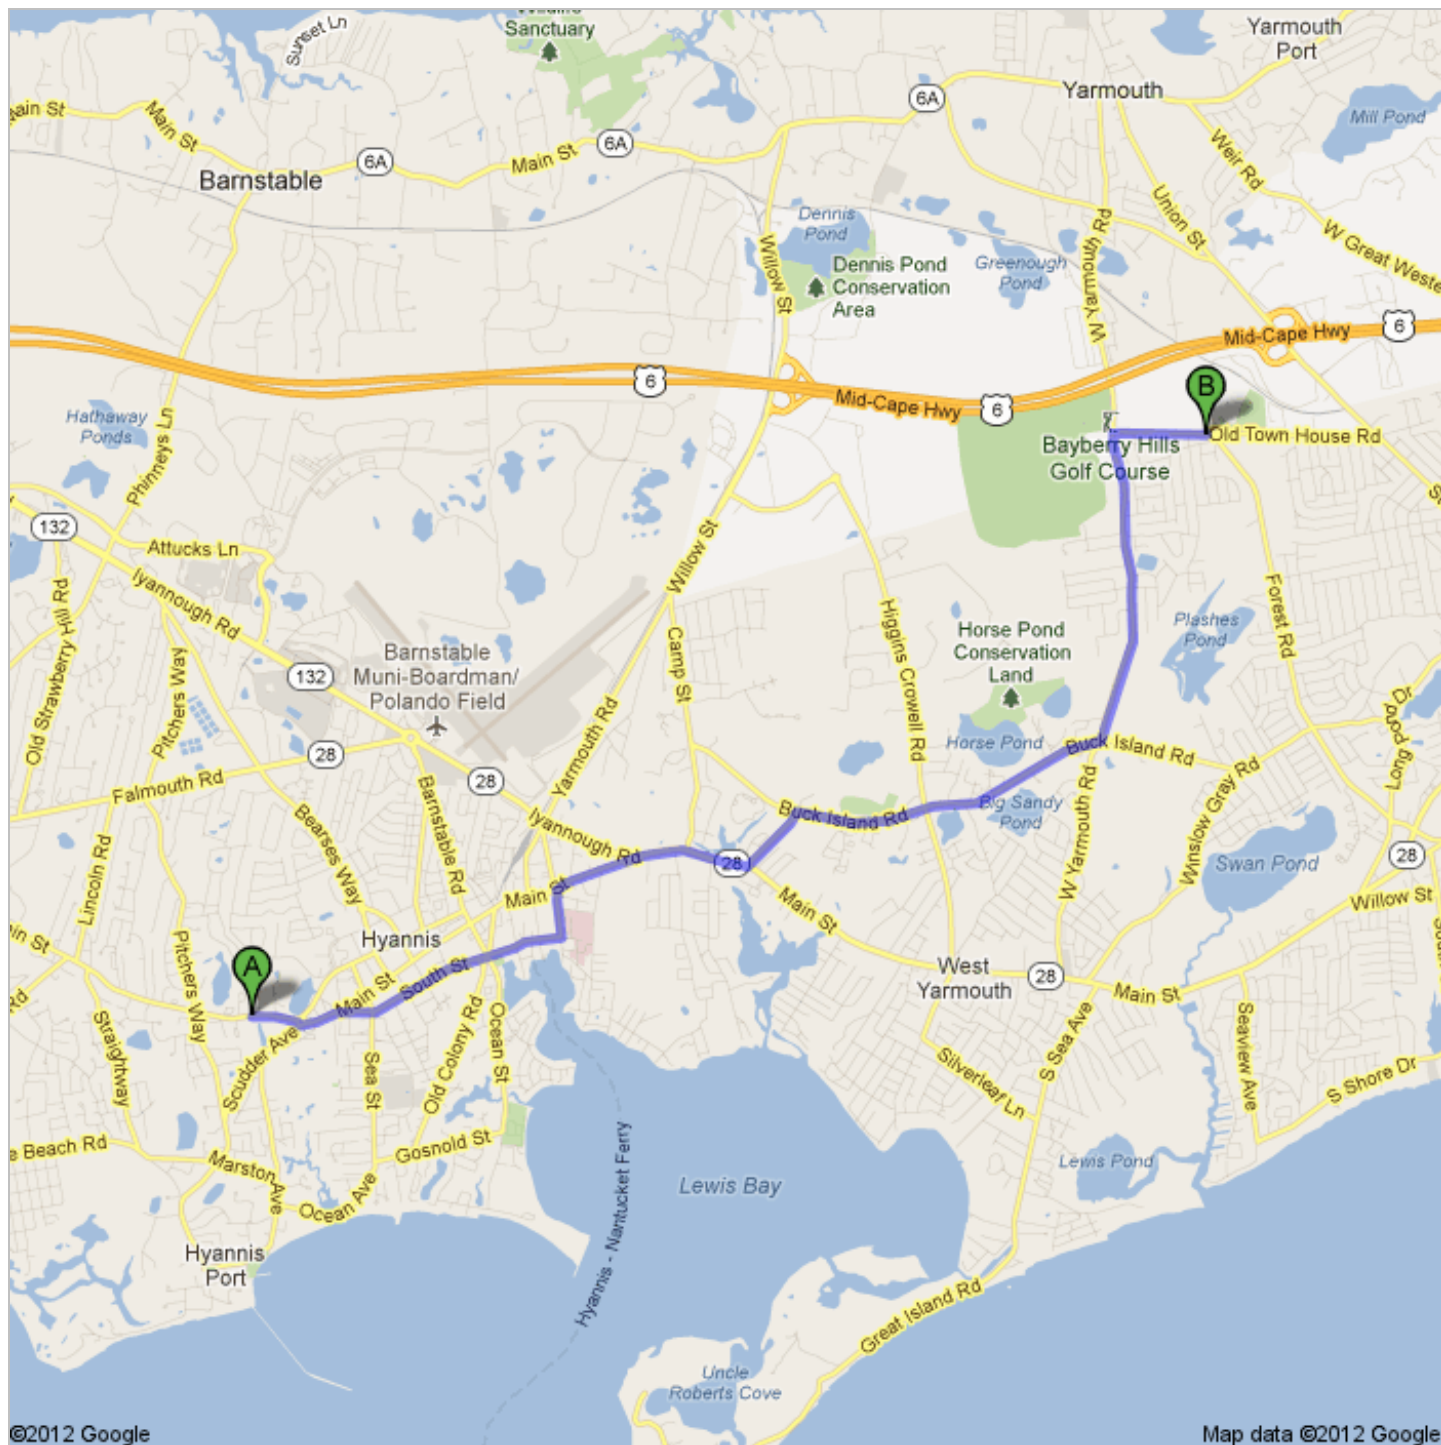

### Directions to Standish Group International Inc

196 Old Town House Road, West Yarmouth, MA 02673 - (508) 760-3600

6.0 mi – about 16 mins

**A** 105 W Main St, Barnstable, MA 02601

- 1. Head **east** on **W Main St** toward **Pine Grove Ave** go 0.2 mi  
total 0.2 mi
-  2. At the traffic circle, continue straight onto **Main St**  
About 1 min go 0.2 mi  
total 0.4 mi
- 3. Continue onto **South St**  
About 3 mins go 1.0 mi  
total 1.4 mi
-  4. Turn left onto **Lewis Bay Rd**  
About 48 secs go 0.2 mi  
total 1.6 mi
-  5. Take the 3rd right onto **Main St**  
About 2 mins go 0.9 mi  
total 2.5 mi
-  6. Turn left onto **Town Brook Rd**  
About 51 secs go 0.3 mi  
total 2.8 mi
-  7. Take the 1st right onto **Buck Island Rd**  
About 3 mins go 1.4 mi  
total 4.2 mi
-  8. Turn left onto **W Yarmouth Rd**  
About 3 mins go 1.4 mi  
total 5.6 mi
-  9. Turn right onto **Old Town House Rd**  
*Destination will be on the left*  
About 1 min go 0.4 mi  
total 6.0 mi

**B** **Standish Group International Inc**  
196 Old Town House Road, West Yarmouth, MA 02673 - (508) 760-3600

These directions are for planning purposes only. You may find that construction projects, traffic, weather, or other events may cause conditions to differ from the map results, and you should plan your route accordingly. You must obey all signs or notices regarding your route.

Map data ©2012 Google

Directions weren't right? Please find your route on [maps.google.com](https://maps.google.com) and click "Report a problem" at the bottom left.