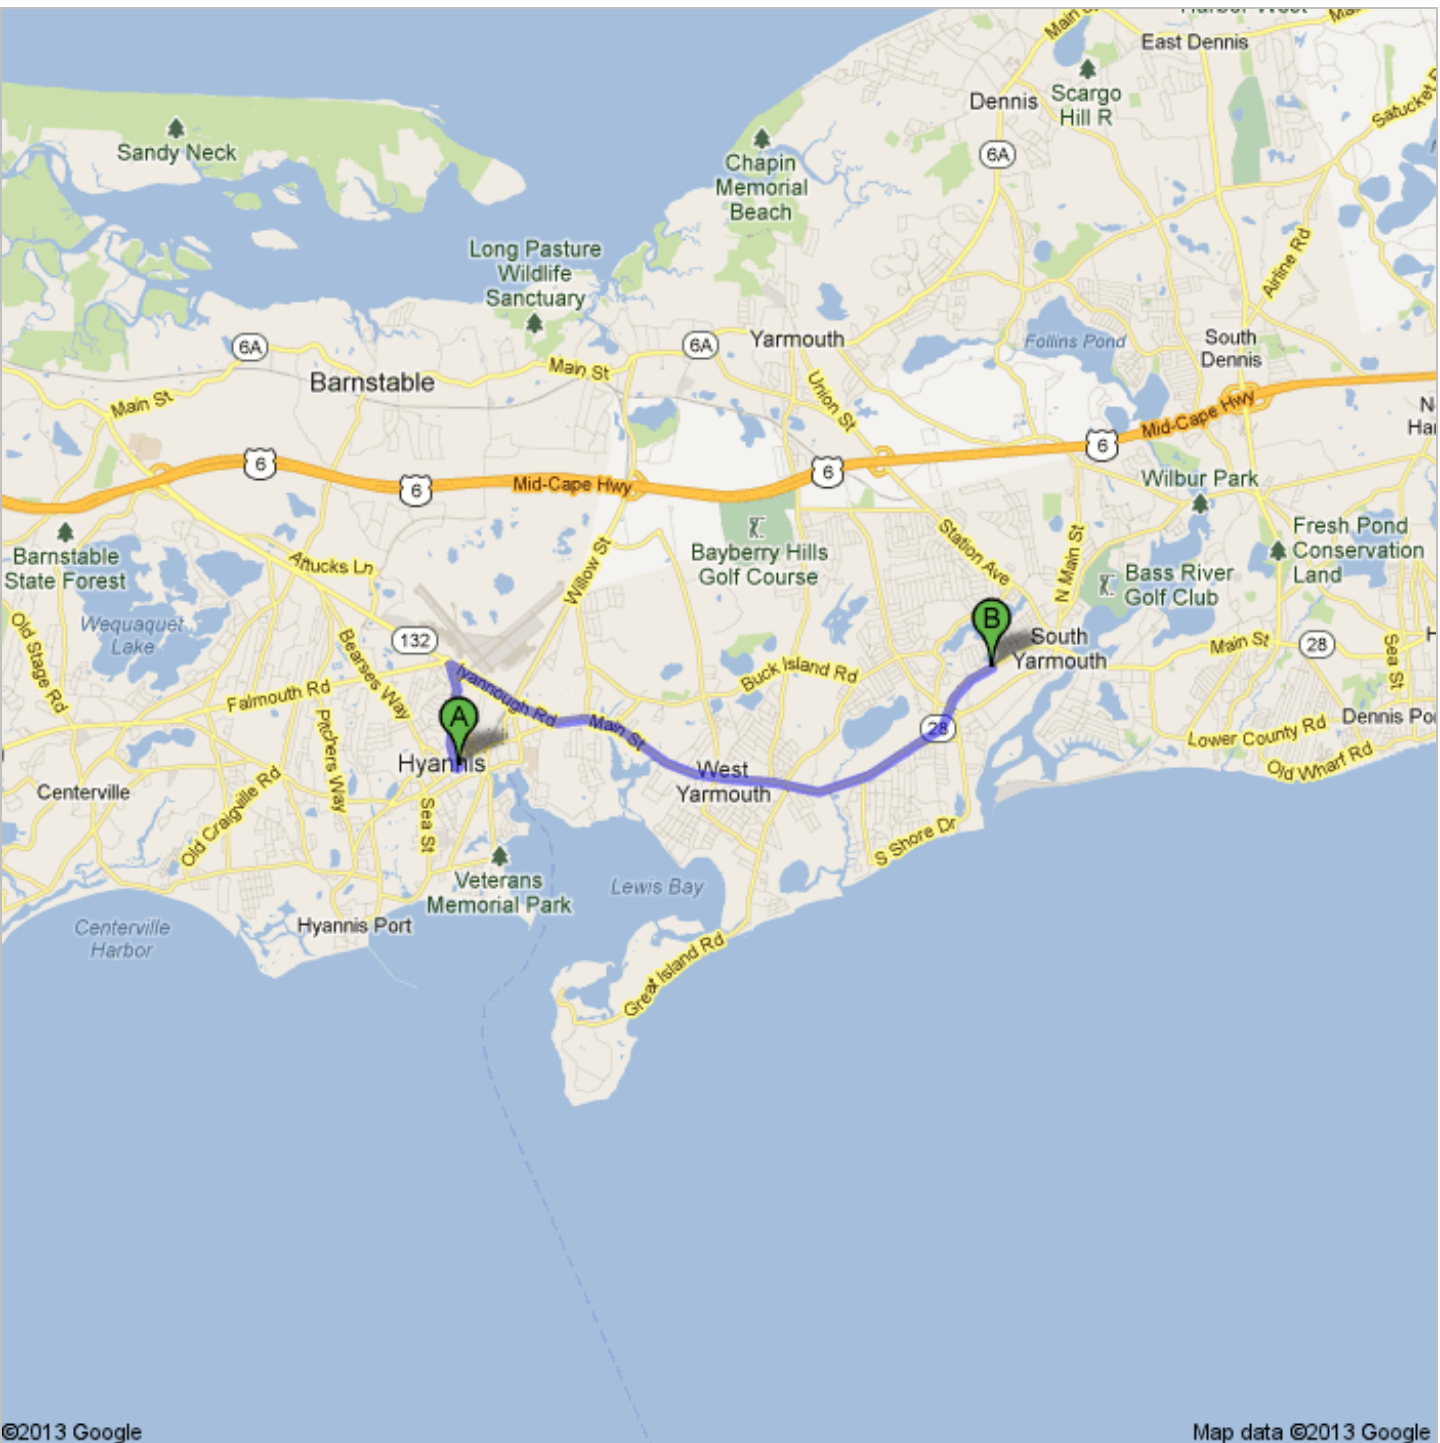

Directions to Laurence C MacArthur Elementary School
1175 Massachusetts 28, South Yarmouth, MA 02664
6.4 mi – about 14 mins

 **Sturgis Charter Public School**
427 Main St, Hyannis Port, MA 02601

1. Head **southwest** on **Main St** toward **Winter St** go 157 ft
total 157 ft
-  2. Take the 1st right onto **Winter St**
About 2 mins go 0.7 mi
total 0.7 mi
-  3. Turn left onto **Barnstable Rd** go 0.2 mi
total 1.0 mi
-  4. At the traffic circle, take the **1st** exit onto **MA-28 S/Iyannough Rd**
Continue to follow MA-28 S
Destination will be on the right
About 11 mins go 5.4 mi
total 6.4 mi

 **Laurence C MacArthur Elementary School**
1175 Massachusetts 28, South Yarmouth, MA 02664

These directions are for planning purposes only. You may find that construction projects, traffic, weather, or other events may cause conditions to differ from the map results, and you should plan your route accordingly. You must obey all signs or notices regarding your route.

Map data ©2013 Google

Directions weren't right? Please find your route on maps.google.com and click "Report a problem" at the bottom left.