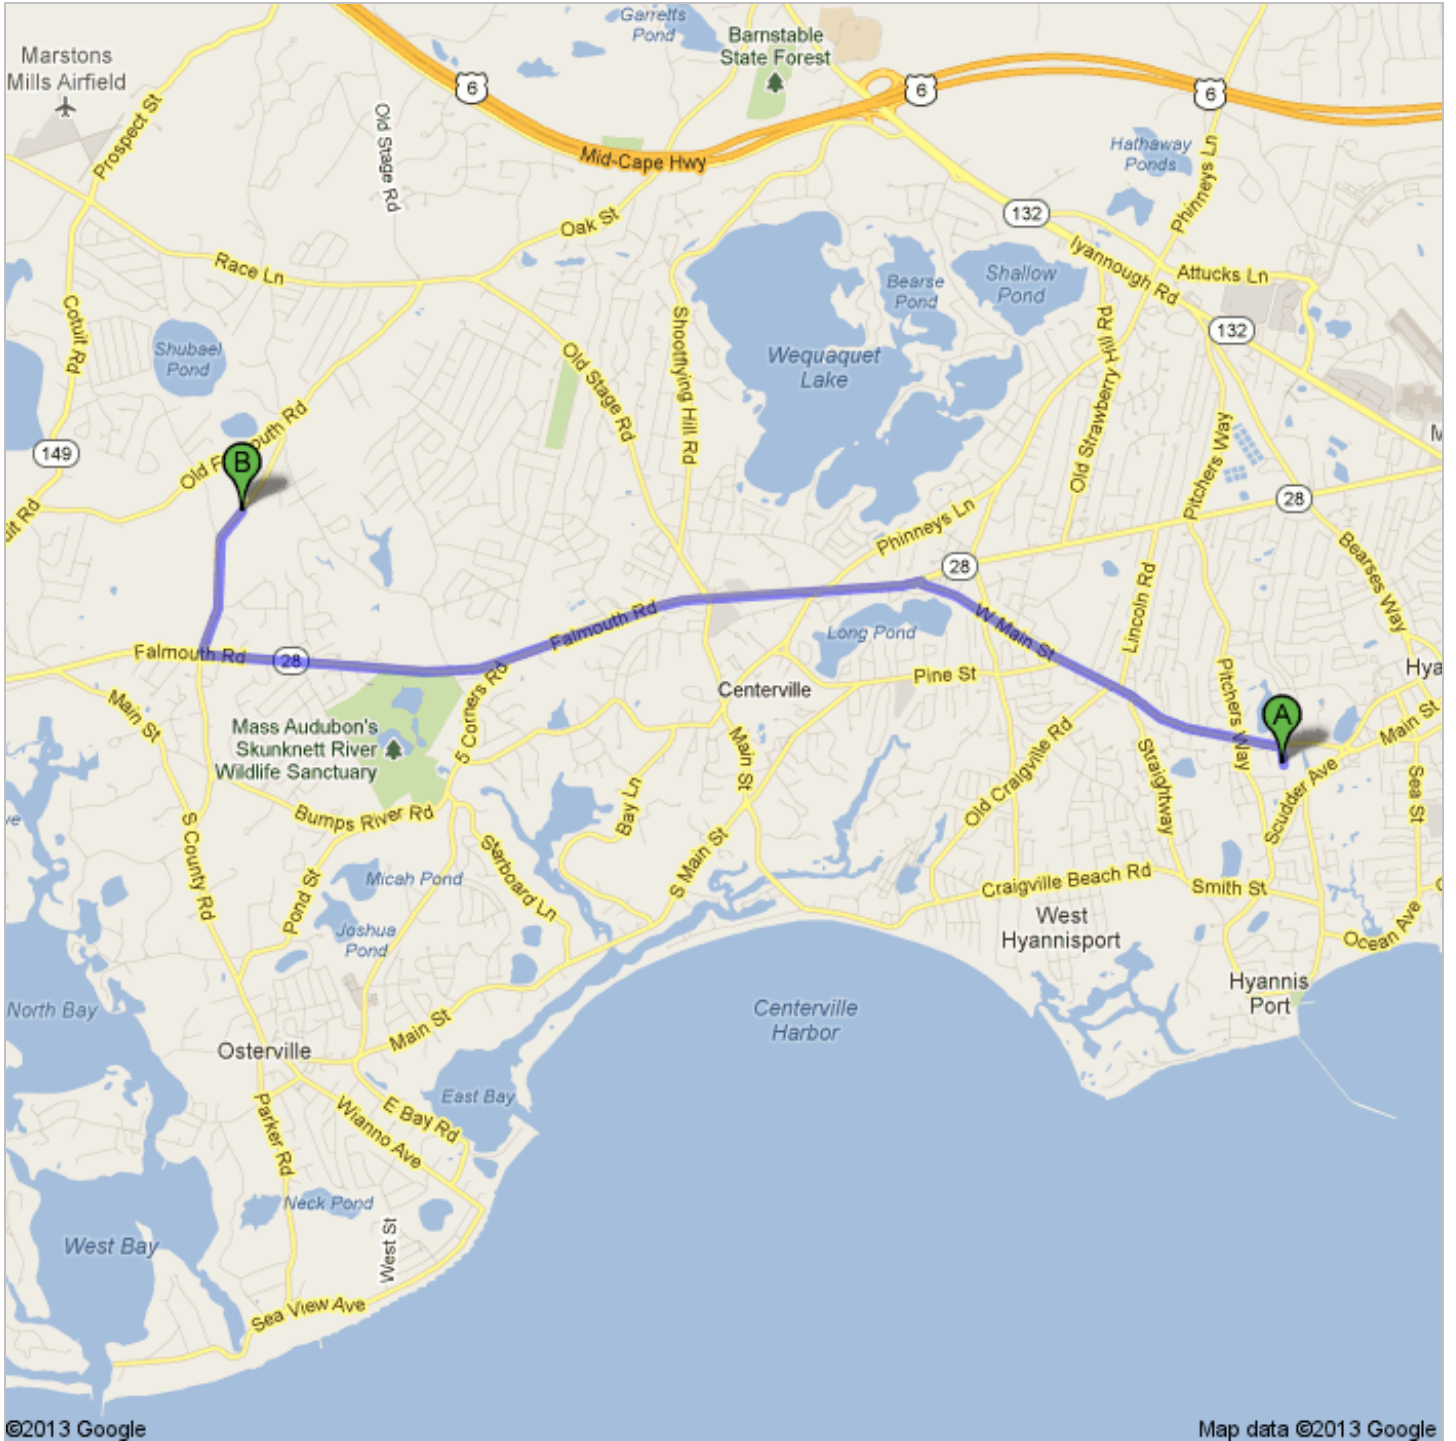

Directions to 760 Osterville West Barnstable Rd, Barnstable, MA 02648
5.6 mi – about 13 mins

 Unknown road

1. Head **north** go 200 ft
total 200 ft

 2. Turn right toward **W Main St** go 233 ft
total 433 ft

 3. Turn left onto **W Main St**
About 5 mins go 1.7 mi
total 1.8 mi

 4. Turn left onto **Falmouth Rd**
About 6 mins go 3.2 mi
total 5.0 mi

 5. Turn right onto **Osterville West Barnstable Rd**
Destination will be on the right
About 1 min go 0.7 mi
total 5.6 mi

 760 Osterville West Barnstable Rd, Barnstable, MA 02648

These directions are for planning purposes only. You may find that construction projects, traffic, weather, or other events may cause conditions to differ from the map results, and you should plan your route accordingly. You must obey all signs or notices regarding your route.

Map data ©2013 Google

Directions weren't right? Please find your route on maps.google.com and click "Report a problem" at the bottom left.